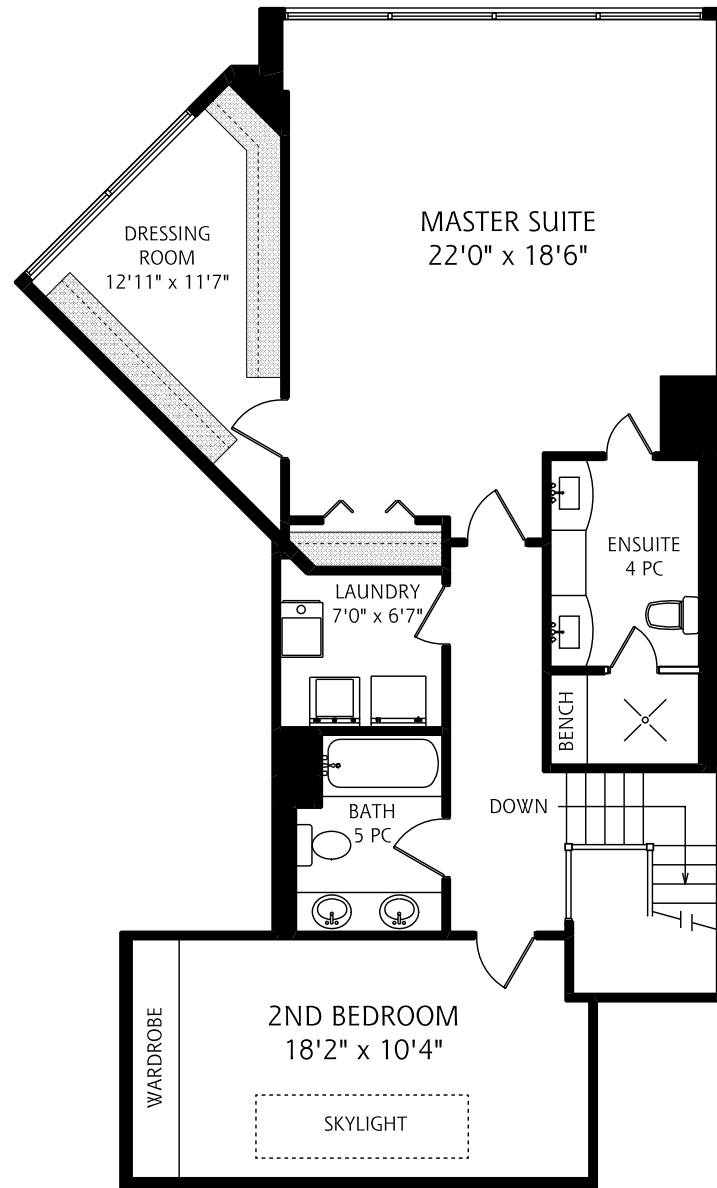

1001 BAY STREET SUITE 3508

MAIN FLOOR
1,175 SQUARE FEET

SECOND FLOOR
1,175 SQUARE FEET

JAMIE SARNER

SALES REPRESENTATIVE

Royal LePage Real Estate Services Ltd.
Johnston & Daniel Division, Brokerage
416.489.2121

ALL MEASUREMENTS SHOULD BE CONSIDERED APPROXIMATE