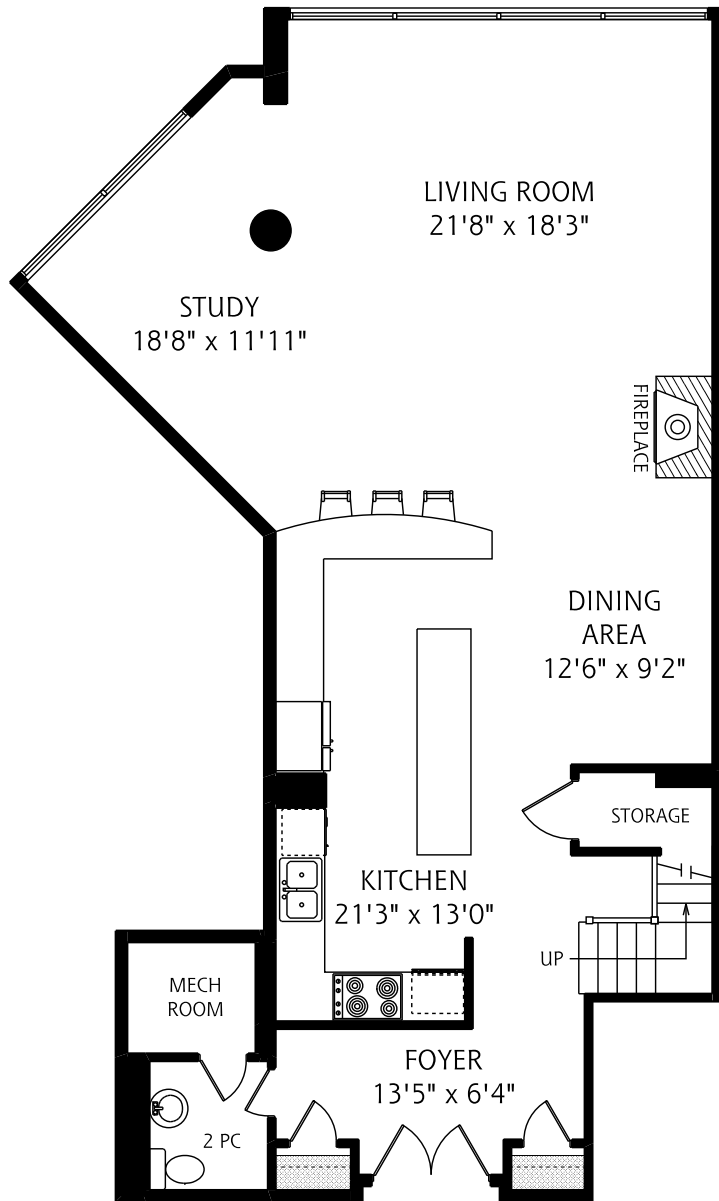

1001 BAY STREET SUITE 3508

MAIN FLOOR
1,175 SQUARE FEET

SECOND FLOOR
1,175 SQUARE FEET

JAMIE SARNER

SALES REPRESENTATIVE

Royal LePage Real Estate Services Ltd.
Johnston & Daniel Division, Brokerage
416.489.2121

ALL MEASUREMENTS SHOULD BE CONSIDERED APPROXIMATE