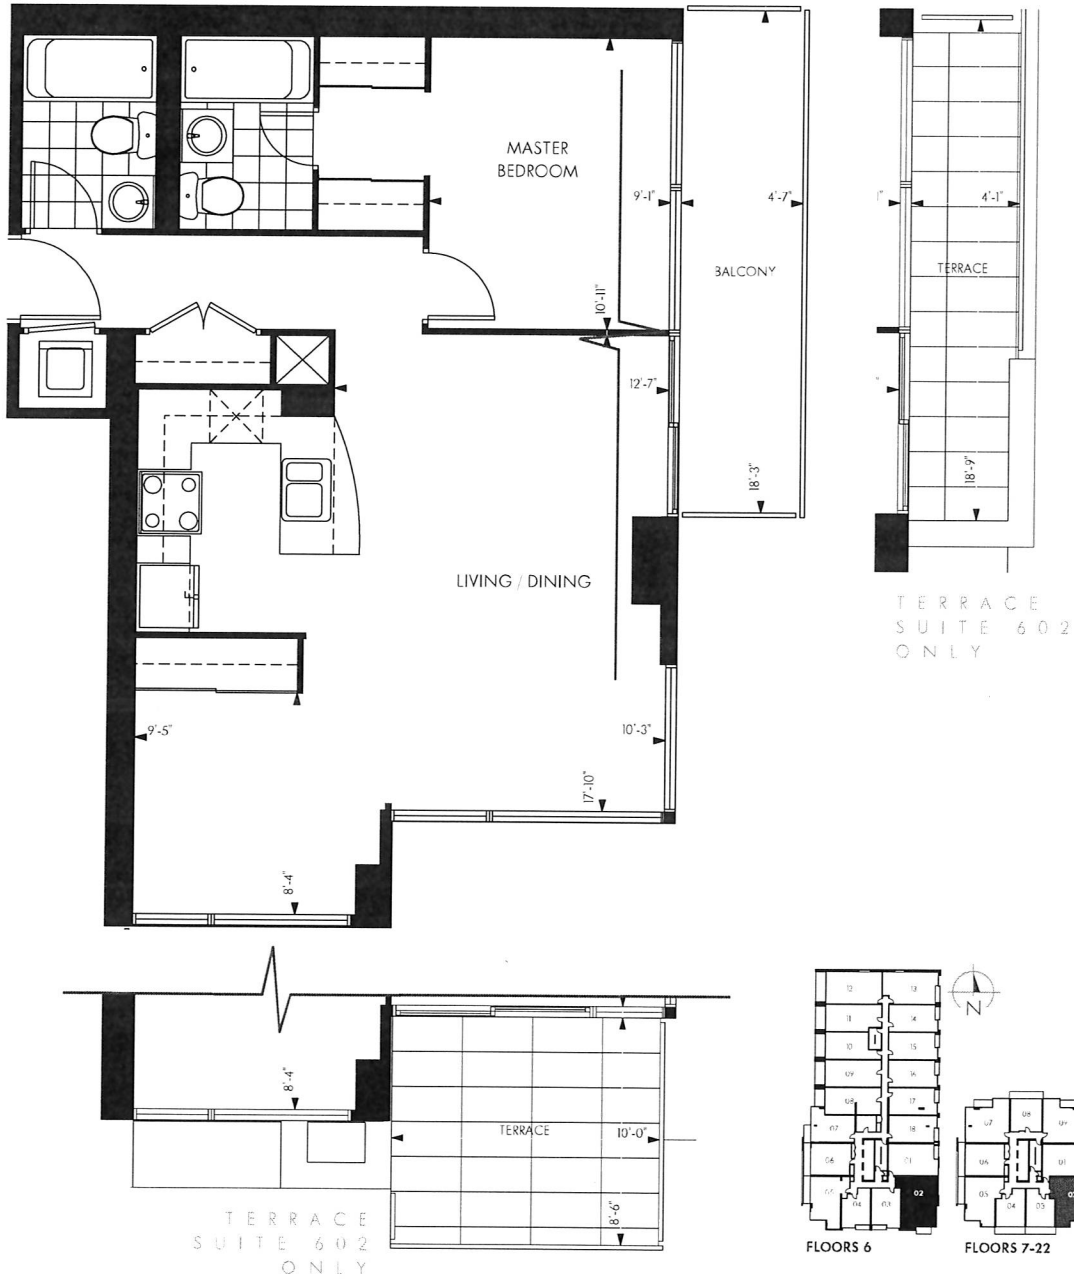

THE YORKVILLE "A" SUITE

AVAILABLE ON FLOORS 6-22
 SUITES 602 TO 2202

732 sq. ft.

18 YORKVILLE

All dimensions are approximate. Sizes and specifications are subject to change without notice. E. & O. E.
 All illustrations are artist's concept. Actual useable floor space varies from stated floor area.