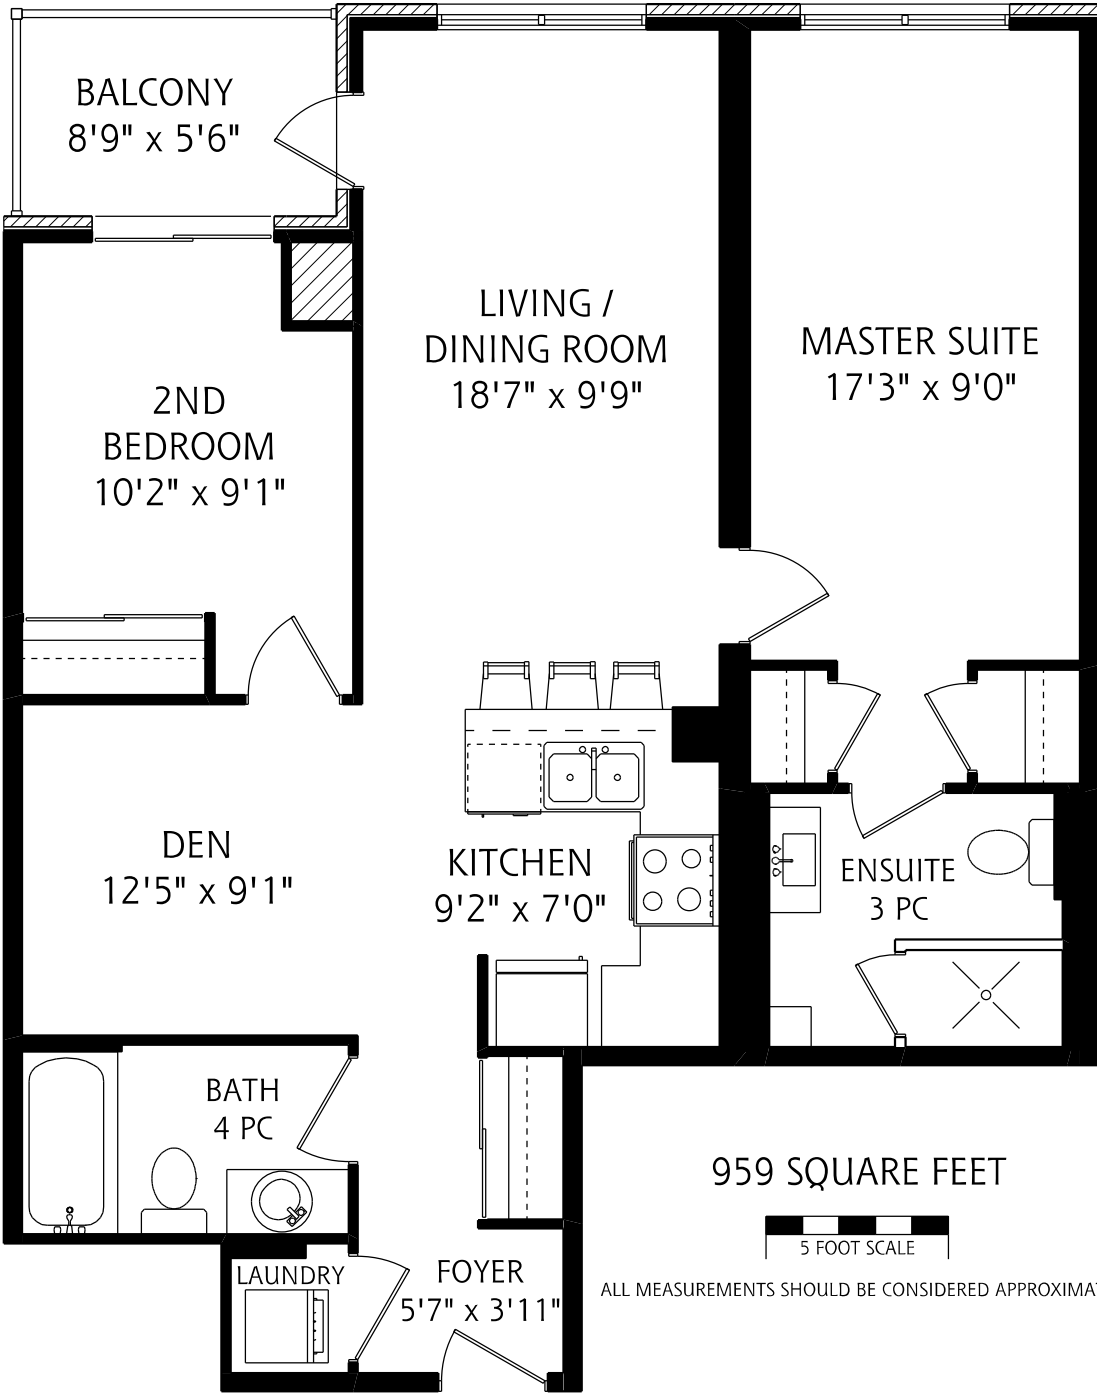

225 WELLESLEY STREET EAST SUITE #416

JAMIE SARNER

SALES REPRESENTATIVE

PRIVATE SERVICE REALTY LTD., BROKERAGE
(416) 588 - 3826