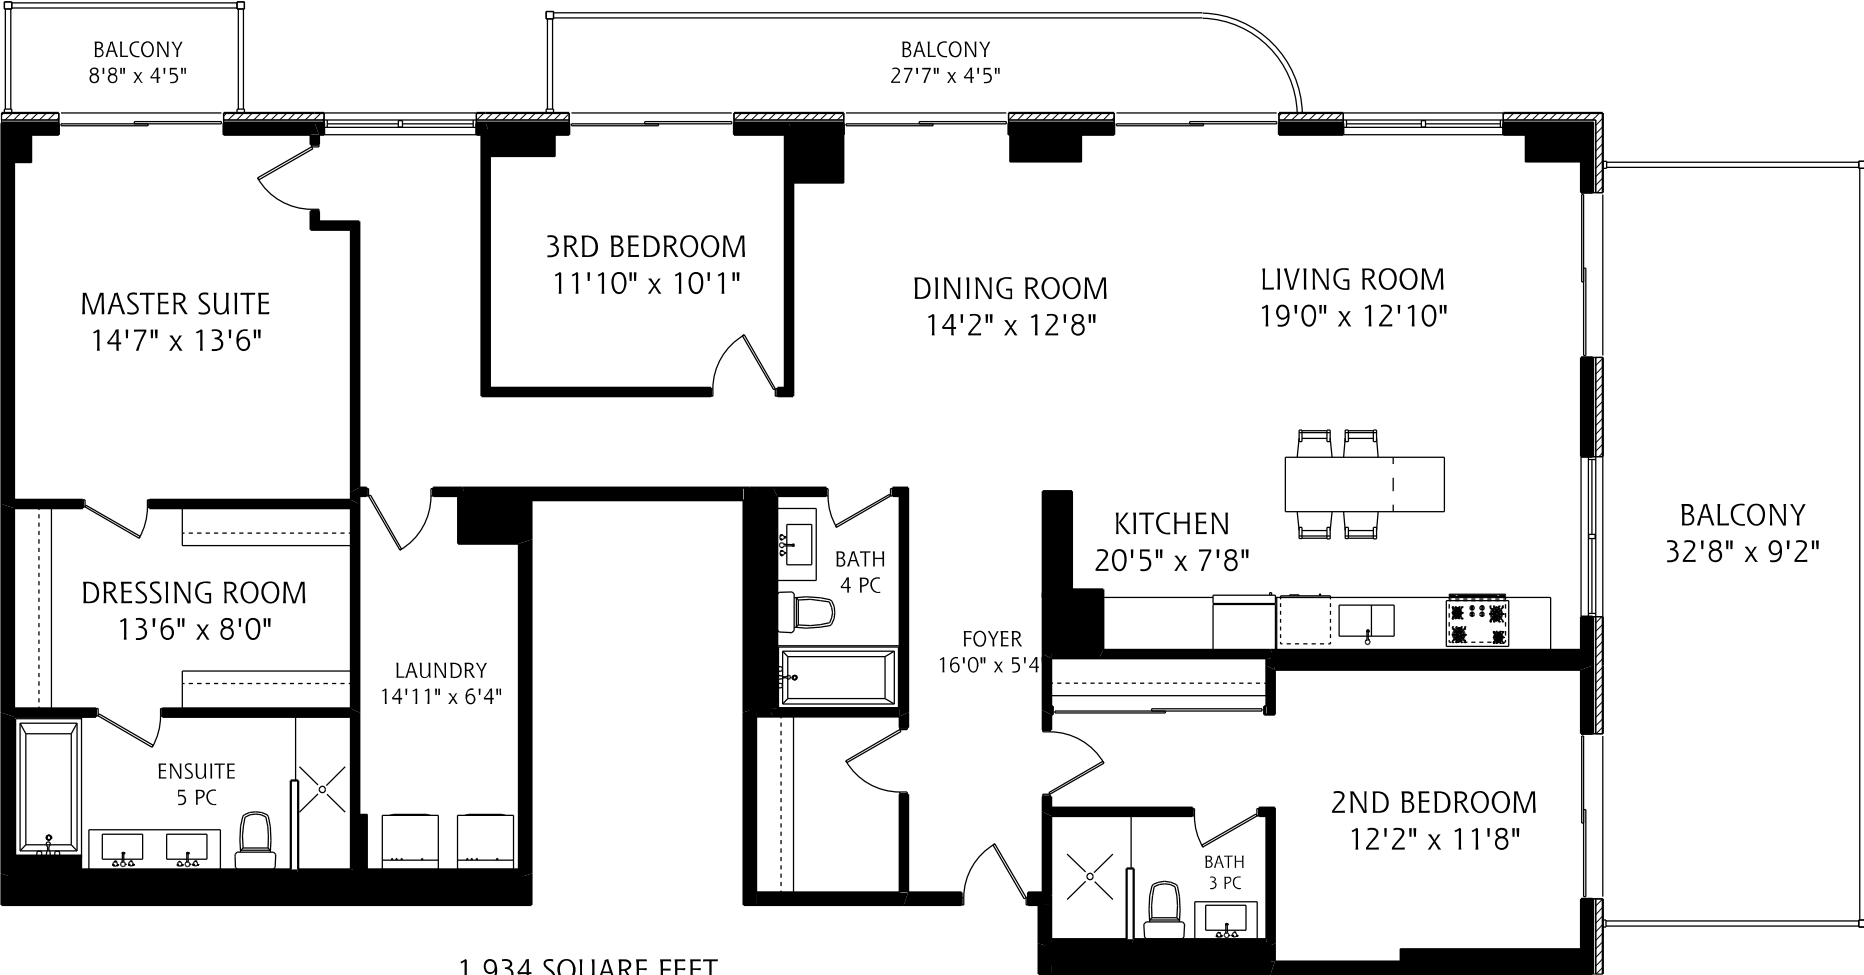

377 MADISON AVENUE SUITE #604

1,934 SQUARE FEET

ALL MEASUREMENTS SHOULD BE CONSIDERED APPROXIMATE