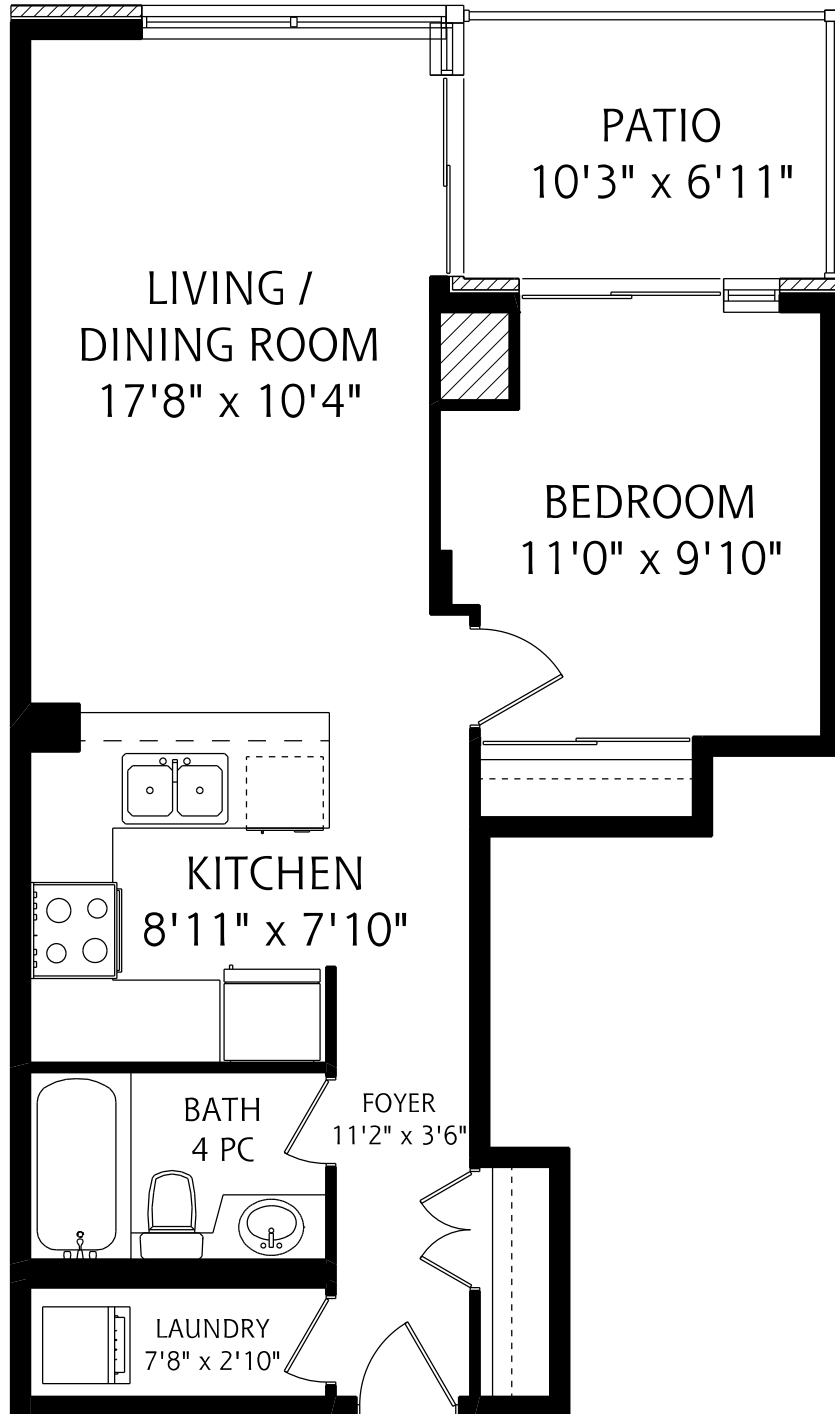

88 BROADWAY AVENUE SUITE #104

600 SQUARE FEET

ALL MEASUREMENTS SHOULD BE CONSIDERED APPROXIMATE