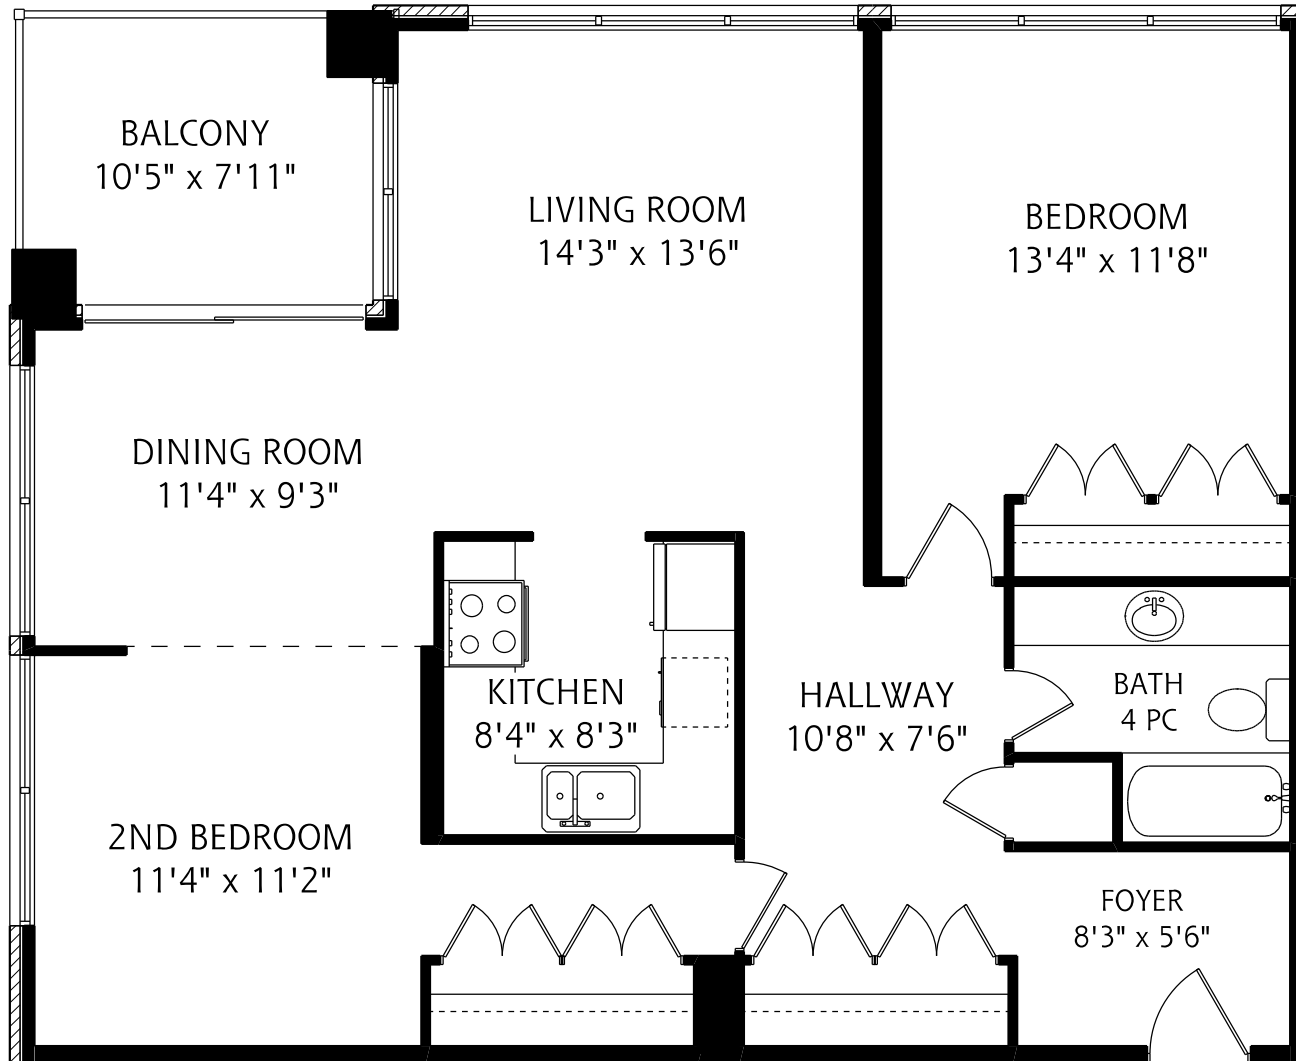

# 914 YONGE STREET SUITE #2002

**JAMIE SARNER**

SALES REPRESENTATIVE

Royal LePage Real Estate Services Ltd.  
Johnston & Daniel Division, Brokerage  
416.489.2121

1,030 SQUARE FEET

ALL MEASUREMENTS SHOULD BE CONSIDERED APPROXIMATE