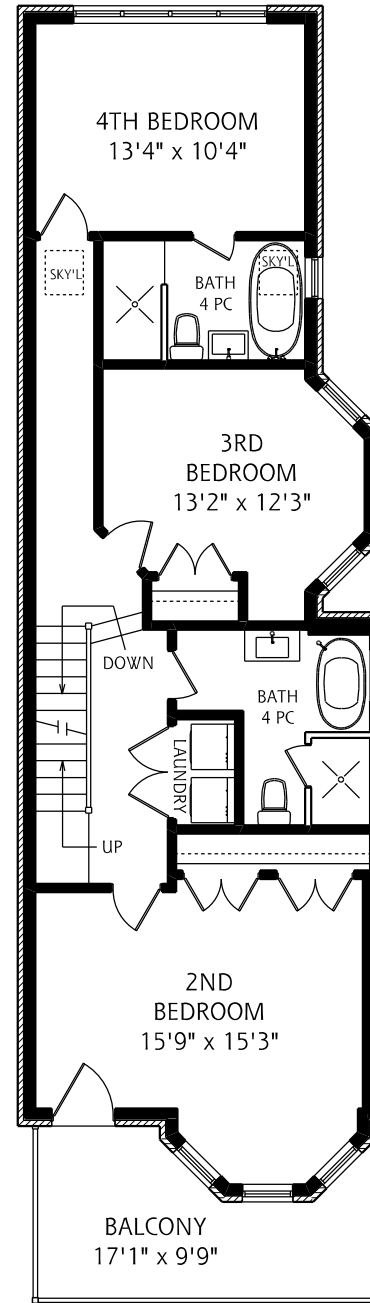

305 CRAWFORD STREET

LOWER LEVEL
980 SQUARE FEET

MAIN FLOOR
985 SQUARE FEET

SECOND FLOOR
980 SQUARE FEET

THIRD FLOOR
730 SQUARE FEET

ALL MEASUREMENTS SHOULD BE CONSIDERED APPROXIMATE