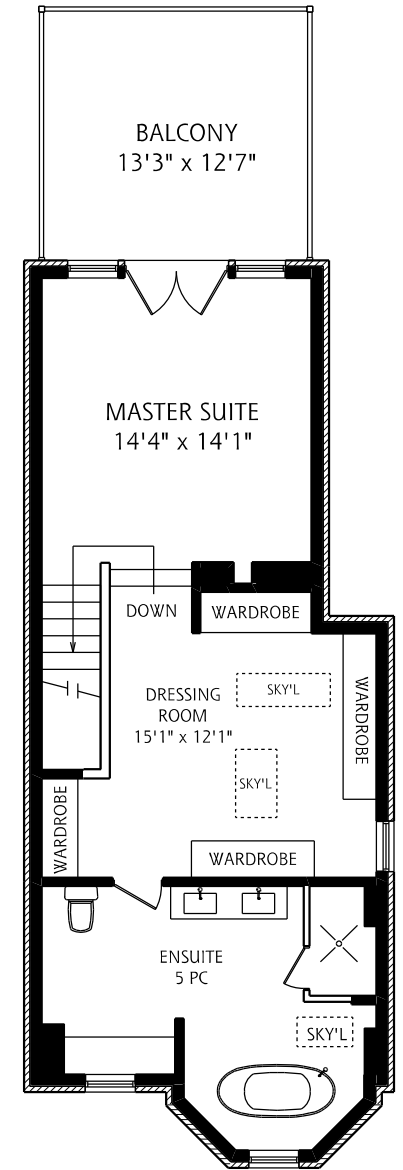

305 CRAWFORD STREET

LOWER LEVEL
980 SQUARE FEET

MAIN FLOOR
985 SQUARE FEET

SECOND FLOOR
980 SQUARE FEET

THIRD FLOOR
730 SQUARE FEET

ALL MEASUREMENTS SHOULD BE CONSIDERED APPROXIMATE