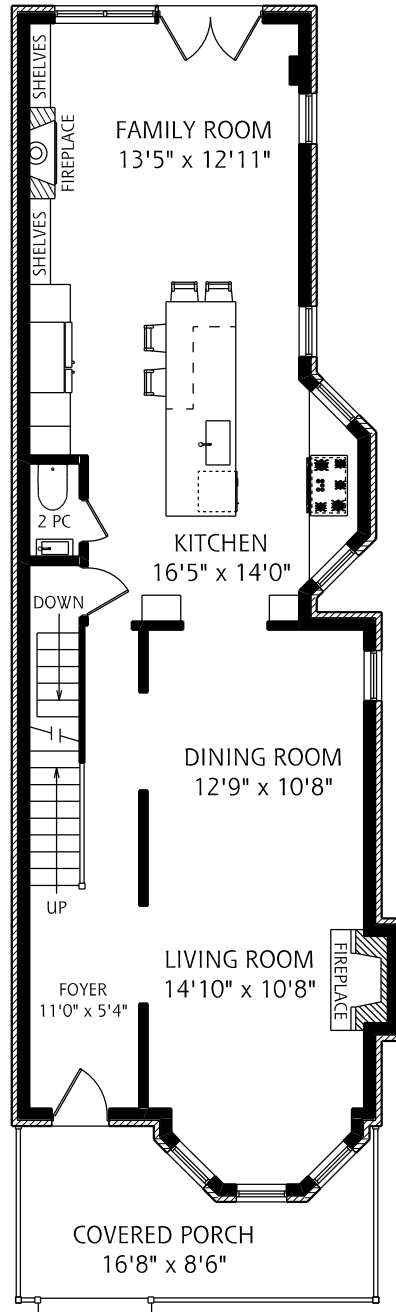

305 CRAWFORD STREET

LOWER LEVEL
980 SQUARE FEET

MAIN FLOOR
985 SQUARE FEET

SECOND FLOOR
980 SQUARE FEET

THIRD FLOOR
730 SQUARE FEET

ALL MEASUREMENTS SHOULD BE CONSIDERED APPROXIMATE