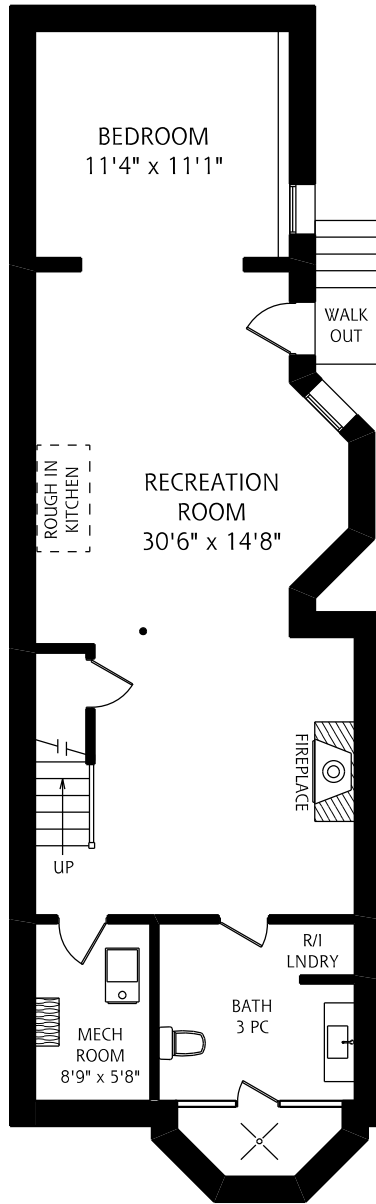

305 CRAWFORD STREET

LOWER LEVEL
980 SQUARE FEET

MAIN FLOOR
985 SQUARE FEET

SECOND FLOOR
980 SQUARE FEET

THIRD FLOOR
730 SQUARE FEET

ALL MEASUREMENTS SHOULD BE CONSIDERED APPROXIMATE